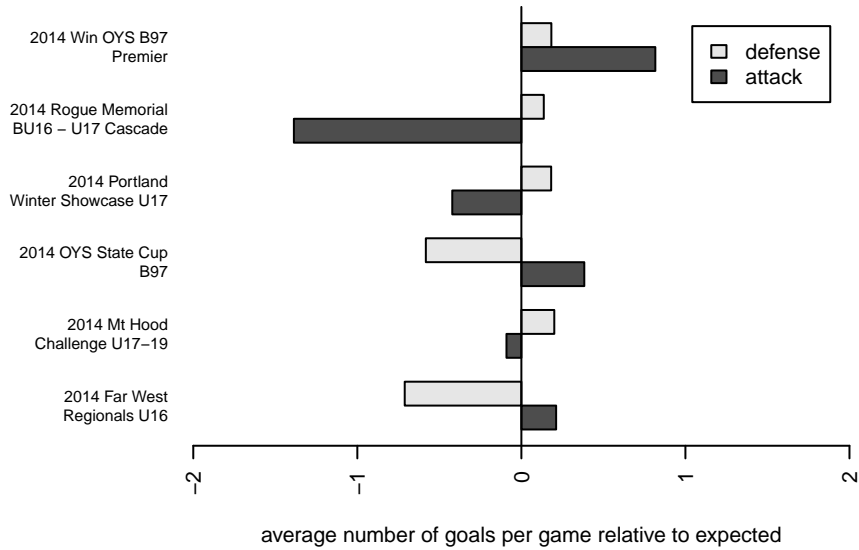

RVSC Timbers Red Adrenaline B97

Rogue Valley SC
 Medford, OR
 B97 total strength=1884
 attack=56.02 defense=32.76
 spr league = Win OYS B97 Premier

alt names used:
 Rogue Valley Timbers 97 Red (OR) (SC)
 Rogue Valley Timbers – RVT 97B Red
 Rogue Valley Timbers 97B Adrenaline
 Rogue Valley Timbers – RVT 97B Red
 ROGUE VALLEY TIMBERS 97B ADRENALINE

RVSC Timbers Red Adrenaline B97
 Dots are actual minus expected GF (blue circles) and GA (red triangles).
 Blue line is smoothed change in attack strength. Red is smoothed change in defense strength.

**attack and defense variance (black dot)
relative to other teams
and top 10 in region**

**attack and defense rating
relative to others at age
and all opponents in last 13 months**

**attack and defense rating
relative to others at age
and all opponents in last 13 months**

Performance relative to 13 month average

Performance relative to 13 month average

Distribution of opponents
 Red = Lose zone, Blue = Win zone, Green = Even
 Black line separates win/lose zones

lot. A=Neither has attack advantage, B=Opponent has both attack and defense advantage, C=Opponent has both attack and defense disadvantage, D=Both have