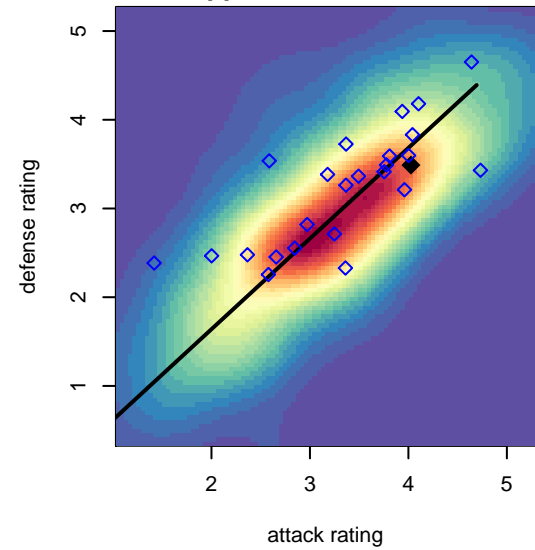

RVSC Timbers Red Adrenaline B97

Rogue Valley SC
 Medford, OR
 B97 total strength=1884
 attack=56.02 defense=32.76
 spr league = Win OYS B97 Premier

alt names used:
 Rogue Valley Timbers 97 Red (OR) (SC)
 Rogue Valley Timbers – RVT 97B Red
 Rogue Valley Timbers 97B Adrenaline
 Rogue Valley Timbers – RVT 97B Red
 ROGUE VALLEY TIMBERS 97B ADRENALINE

RVSC Timbers Red Adrenaline B97
 Dots are actual minus expected GF (blue circles) and GA (red triangles).
 Blue line is smoothed change in attack strength. Red is smoothed change in defense strength.

**attack and defense variance (black dot)
relative to other teams
and top 10 in region**

**attack and defense rating
relative to others at age
and all opponents in last 13 months**

**attack and defense rating
relative to others at age
and all opponents in last 13 months**

Performance relative to 13 month average

Performance relative to 13 month average

Distribution of opponents
 Red = Lose zone, Blue = Win zone, Green = Even
 Black line separates win/lose zones

lot. A=Neither has attack advantage, B=Opponent has both attack and defense advantage, C=Opponent has both attack and defense disadvantage, D=Both have