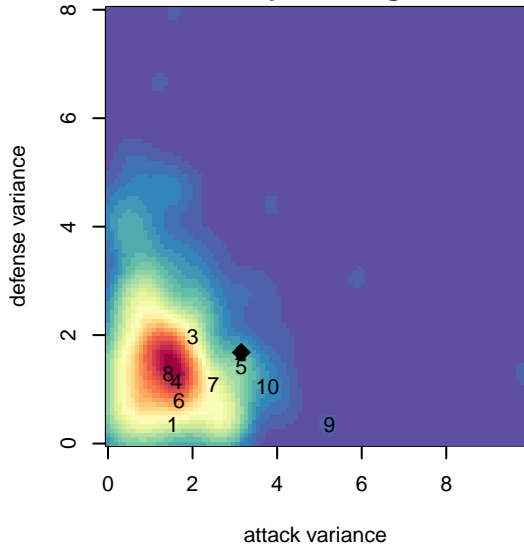

RVSC Timbers Red Adrenaline B97

Rogue Valley SC
 Medford, OR
 B97 total strength=1884
 attack=56.02 defense=32.76
 spr league = Win OYS B97 Premier

alt names used:
 Rogue Valley Timbers 97 Red (OR) (SC)
 Rogue Valley Timbers – RVT 97B Red
 Rogue Valley Timbers 97B Adrenaline
 Rogue Valley Timbers – RVT 97B Red
 ROGUE VALLEY TIMBERS 97B ADRENALINE

Venues played:
 2013 OYS State Cup B97
 2014 Rogue Memorial BU16 – U17 Cascade
 2014 Far West Regionals U16
 2014 Mt Hood Challenge U17–19
 2014 Portland Winter Showcase U17
 2014 Win OYS B97 Premier
 2014 OYS State Cup B97

RVSC Timbers Red Adrenaline B97
 Dots are actual minus expected GF (blue circles) and GA (red triangles).
 Blue line is smoothed change in attack strength. Red is smoothed change in defense strength.

**attack and defense variance (black dot)
relative to other teams
and top 10 in region**