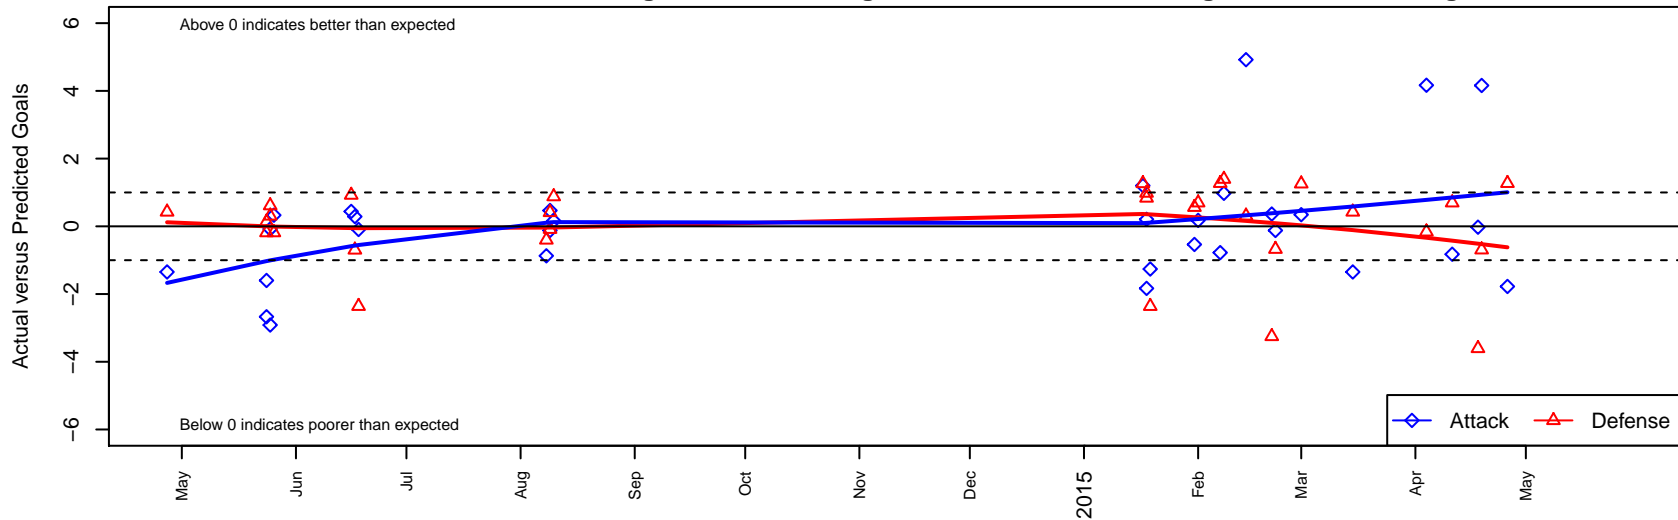

RVSC Timbers Red Adrenaline B97

Rogue Valley SC
 Medford, OR
 B97 total strength=1884
 attack=56.02 defense=32.76
 spr league = Win OYS B97 Premier

alt names used:
 Rogue Valley Timbers 97 Red (OR) (SC)
 Rogue Valley Timbers – RVT 97B Red
 Rogue Valley Timbers 97B Adrenaline
 Rogue Valley Timbers – RVT 97B Red
 ROGUE VALLEY TIMBERS 97B ADRENALINE

RVSC Timbers Red Adrenaline B97
 Dots are actual minus expected GF (blue circles) and GA (red triangles).
 Blue line is smoothed change in attack strength. Red is smoothed change in defense strength.

**attack and defense variance (black dot)
relative to other teams
and top 10 in region**

**attack and defense rating
relative to others at age
and all opponents in last 13 months**

**attack and defense rating
relative to others at age
and all opponents in last 13 months**

Performance relative to 13 month average

Performance relative to 13 month average

Distribution of opponents
 Red = Lose zone, Blue = Win zone, Green = Even
 Black line separates win/lose zones

lot. A=Neither has attack advantage, B=Opponent has both attack and defense advantage, C=Opponent has both attack and defense disadvantage, D=Both have