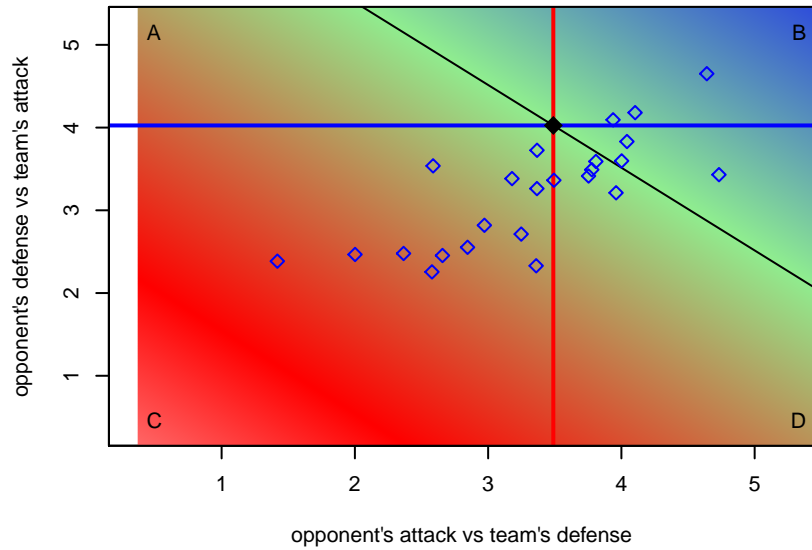

RVSC Timbers Red Adrenaline B97

Rogue Valley SC
 Medford, OR
 B97 total strength=1884
 attack=56.02 defense=32.76
 spr league = Win OYS B97 Premier

alt names used:
 Rogue Valley Timbers 97 Red (OR) (SC)
 Rogue Valley Timbers – RVT 97B Red
 Rogue Valley Timbers 97B Adrenaline
 Rogue Valley Timbers – RVT 97B Red
 ROGUE VALLEY TIMBERS 97B ADRENALINE

RVSC Timbers Red Adrenaline B97
 Dots are actual minus expected GF (blue circles) and GA (red triangles).
 Blue line is smoothed change in attack strength. Red is smoothed change in defense strength.

**attack and defense variance (black dot)
relative to other teams
and top 10 in region**

**attack and defense rating
relative to others at age
and all opponents in last 13 months**

**attack and defense rating
relative to others at age
and all opponents in last 13 months**

Performance relative to 13 month average

Performance relative to 13 month average

Distribution of opponents
 Red = Lose zone, Blue = Win zone, Green = Even
 Black line separates win/lose zones

lot. A=Neither has attack advantage, B=Opponent has both attack and defense advantage, C=Opponent has both attack and defense disadvantage, D=Both have