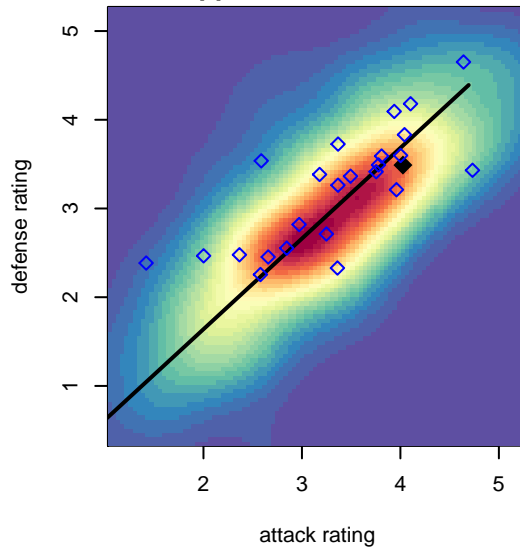

**attack and defense rating
relative to others at age
and all opponents in last 13 months**